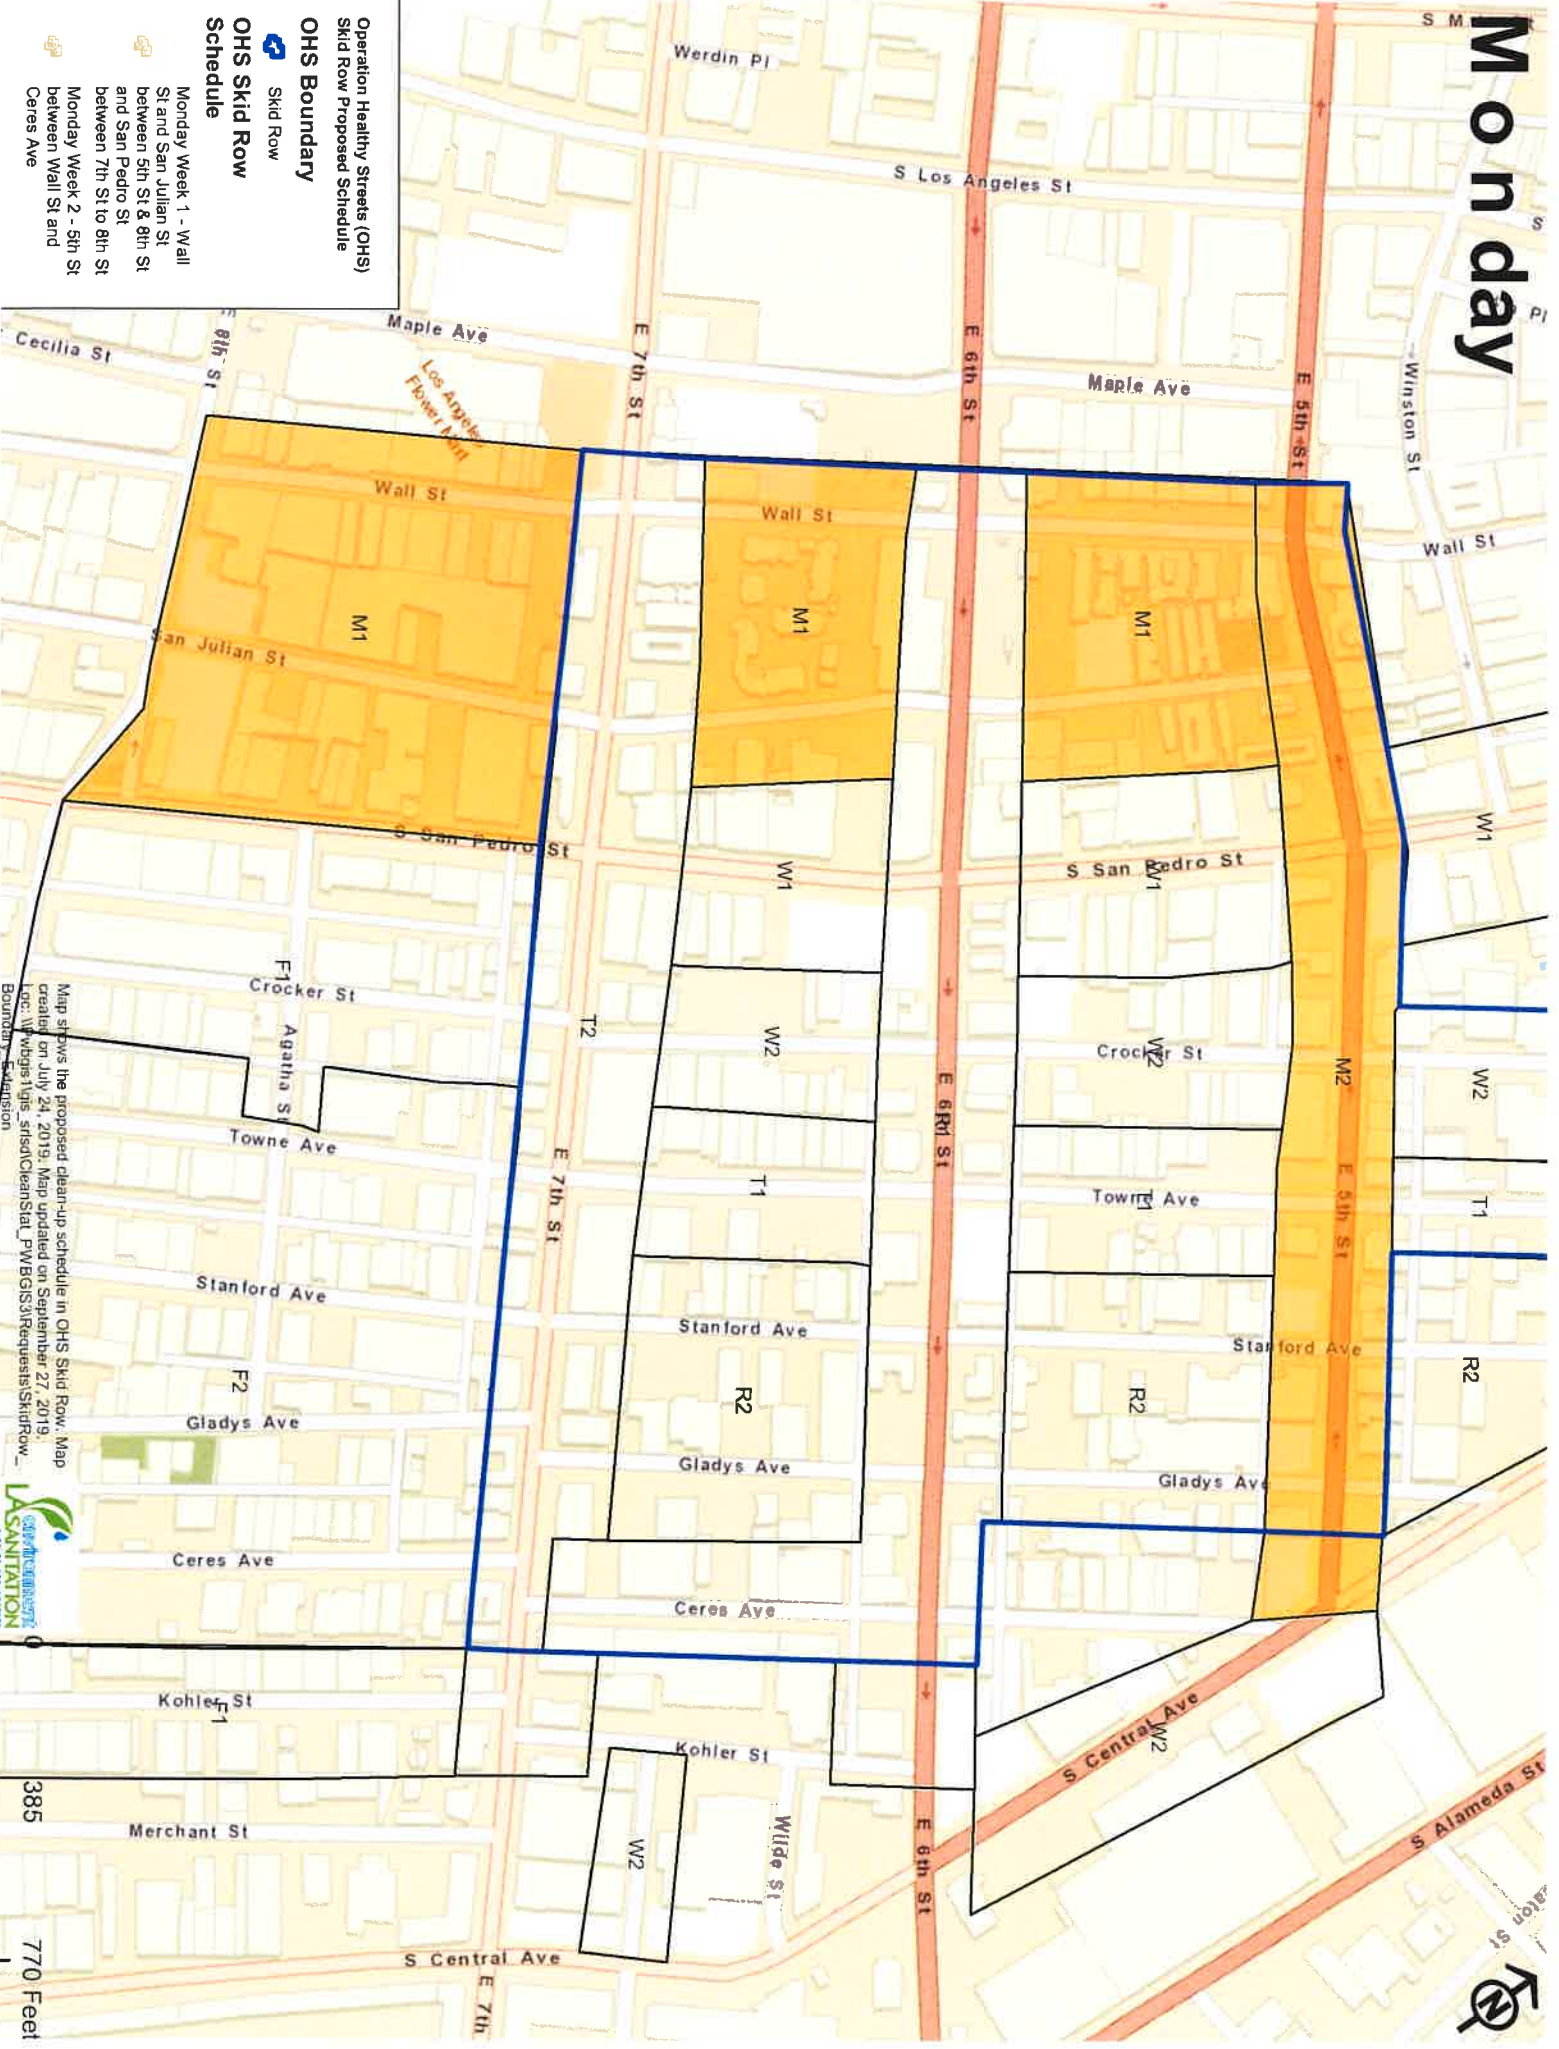

Monday

Operation Healthy Streets (OHS)
Skid Row Proposed Schedule

OHS Boundary
Skid Row
OHS Skid Row Schedule

Monday, Week 1 - Wall St and San Julian St between 5th St & 8th St and San Pedro St between 7th St to 8th St
Monday, Week 2 - 5th St between Wall St and Ceres Ave

Map shows the proposed clean-up schedule in OHS Skid Row. Map created on July 24, 2019. Map updated on September 27, 2019. <http://www.pw.org>
L.A. Sanitation
Boundary Definition

385
770 Feet