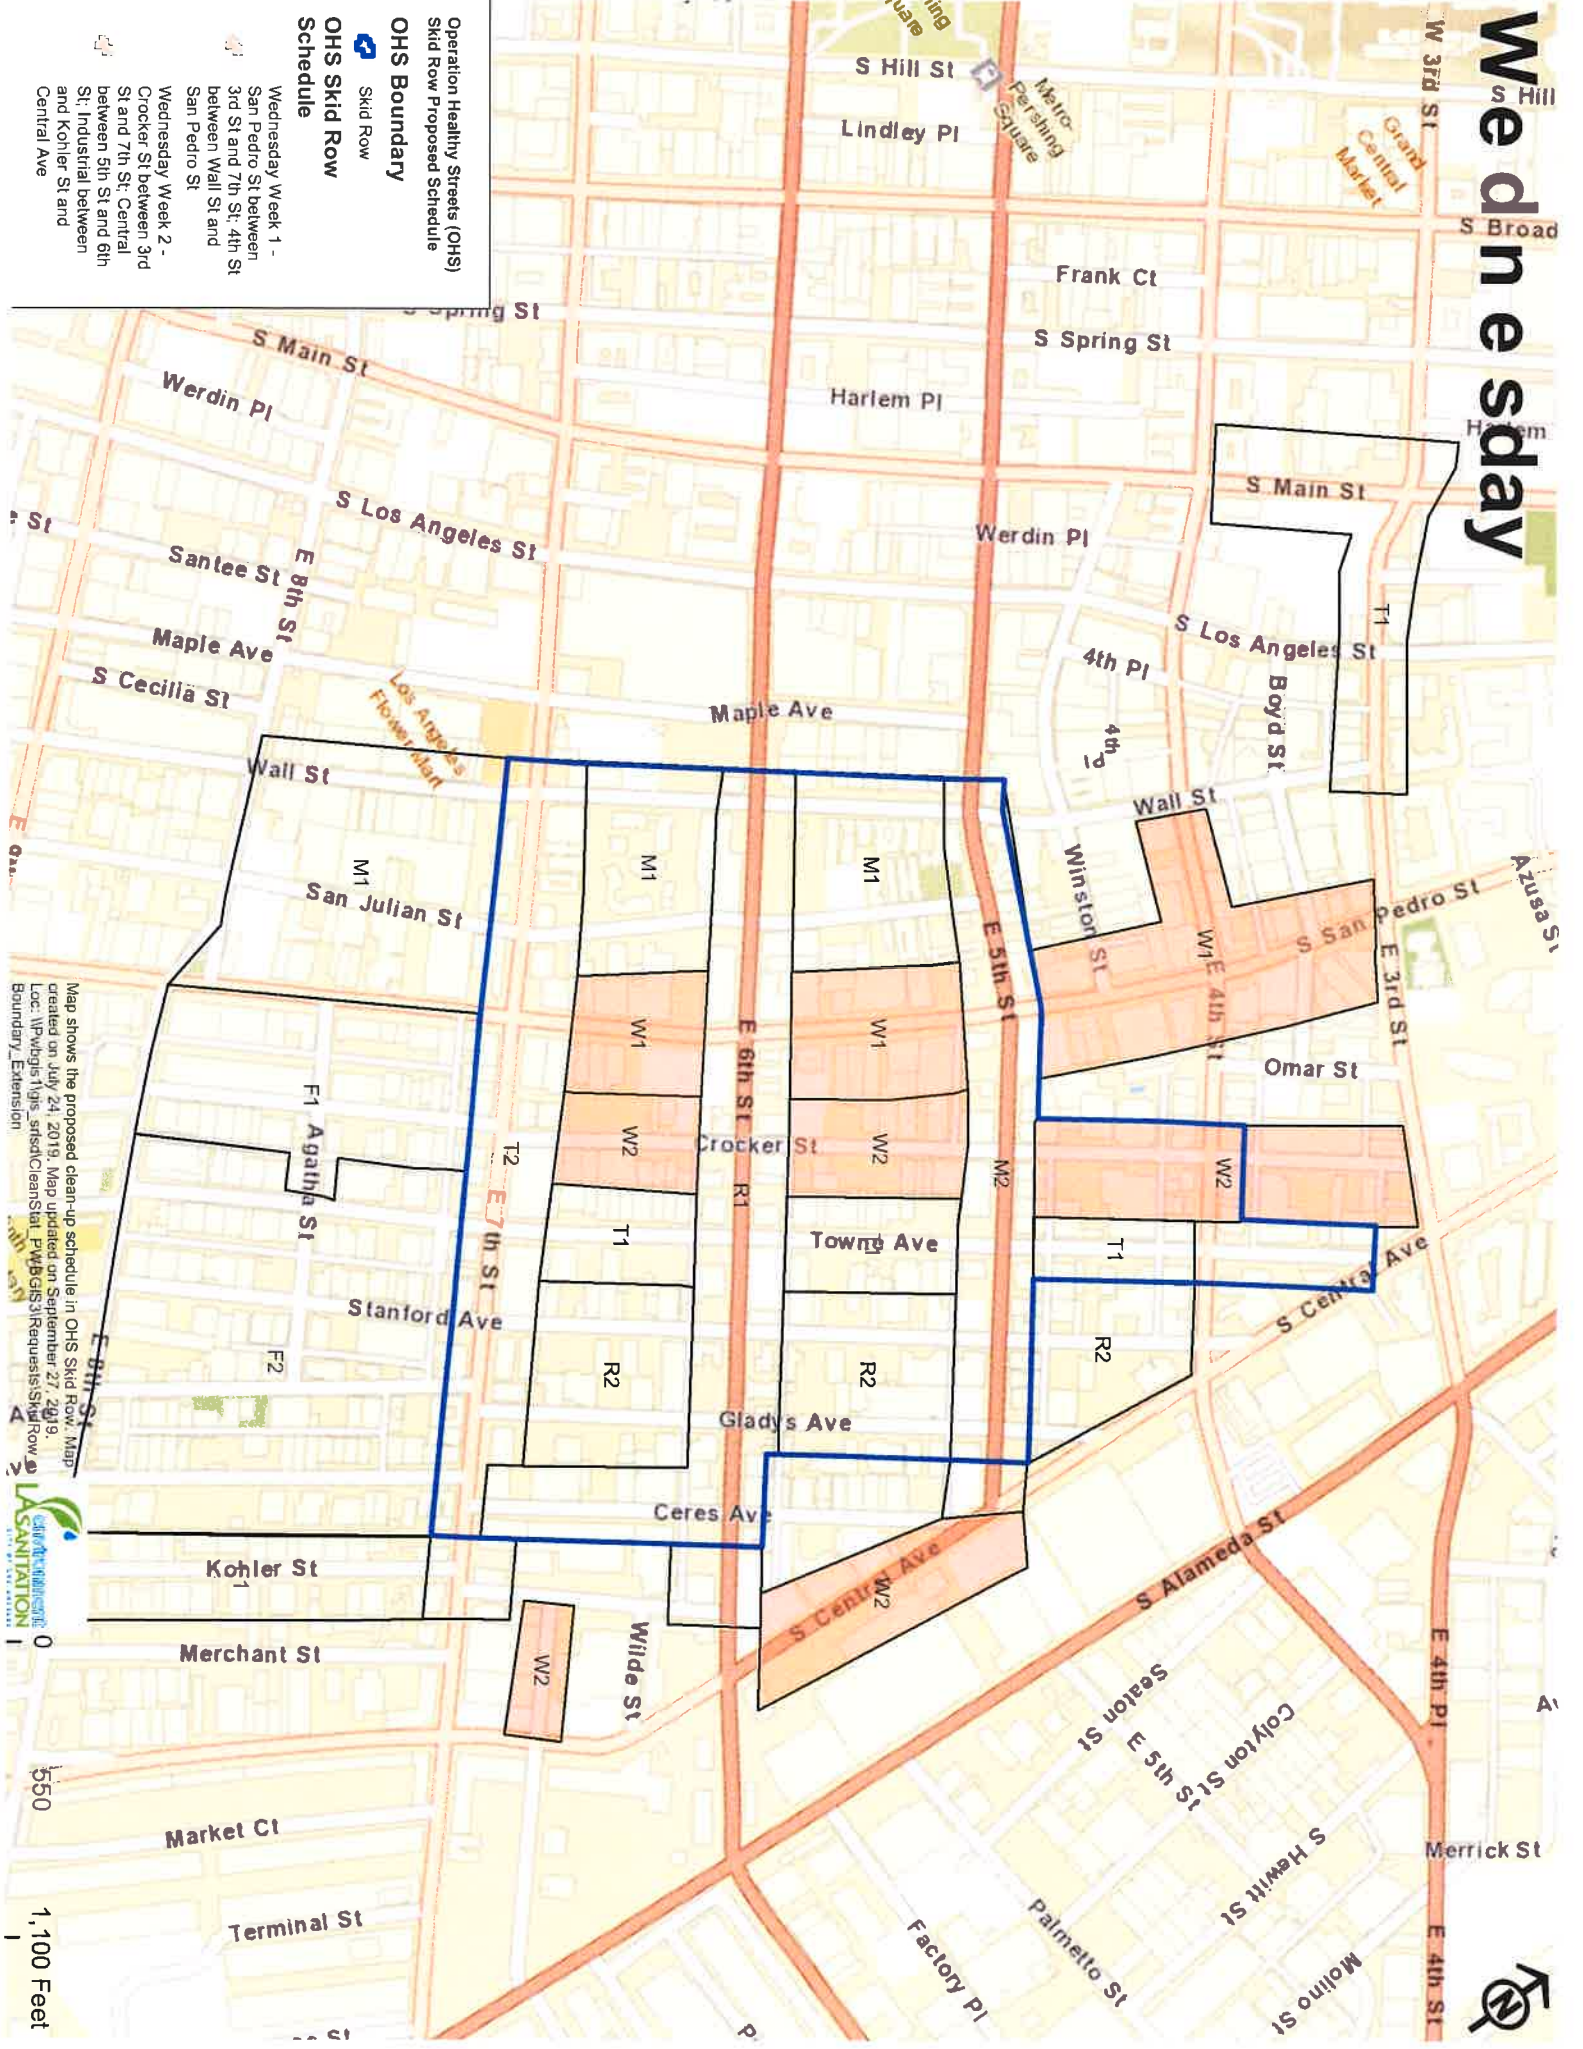

Wednesday

Operation Healthy Streets (OHS) Skid Row Proposed Schedule

OHS Boundary
Skid Row

OHS Skid Row Schedule

Wednesday Week 1 -
San Pedro St between 3rd St and 7th St, 4th St between Wall St and San Pedro St

Wednesday Week 2 -
Crocker St between 3rd St and 7th St, Central between 5th St and 6th St, Industrial between and Kohler St and Central Ave

Map shows the proposed clean-up schedule in OHS Skid Row. Map created on July 24, 2019. Map updated on September 27, 2019. Loc: WPylgys1tyjs_srstscleanstet_PWBGIS31RequastisSkidRow_Boundary_Extension

0 500 1,000 Feet