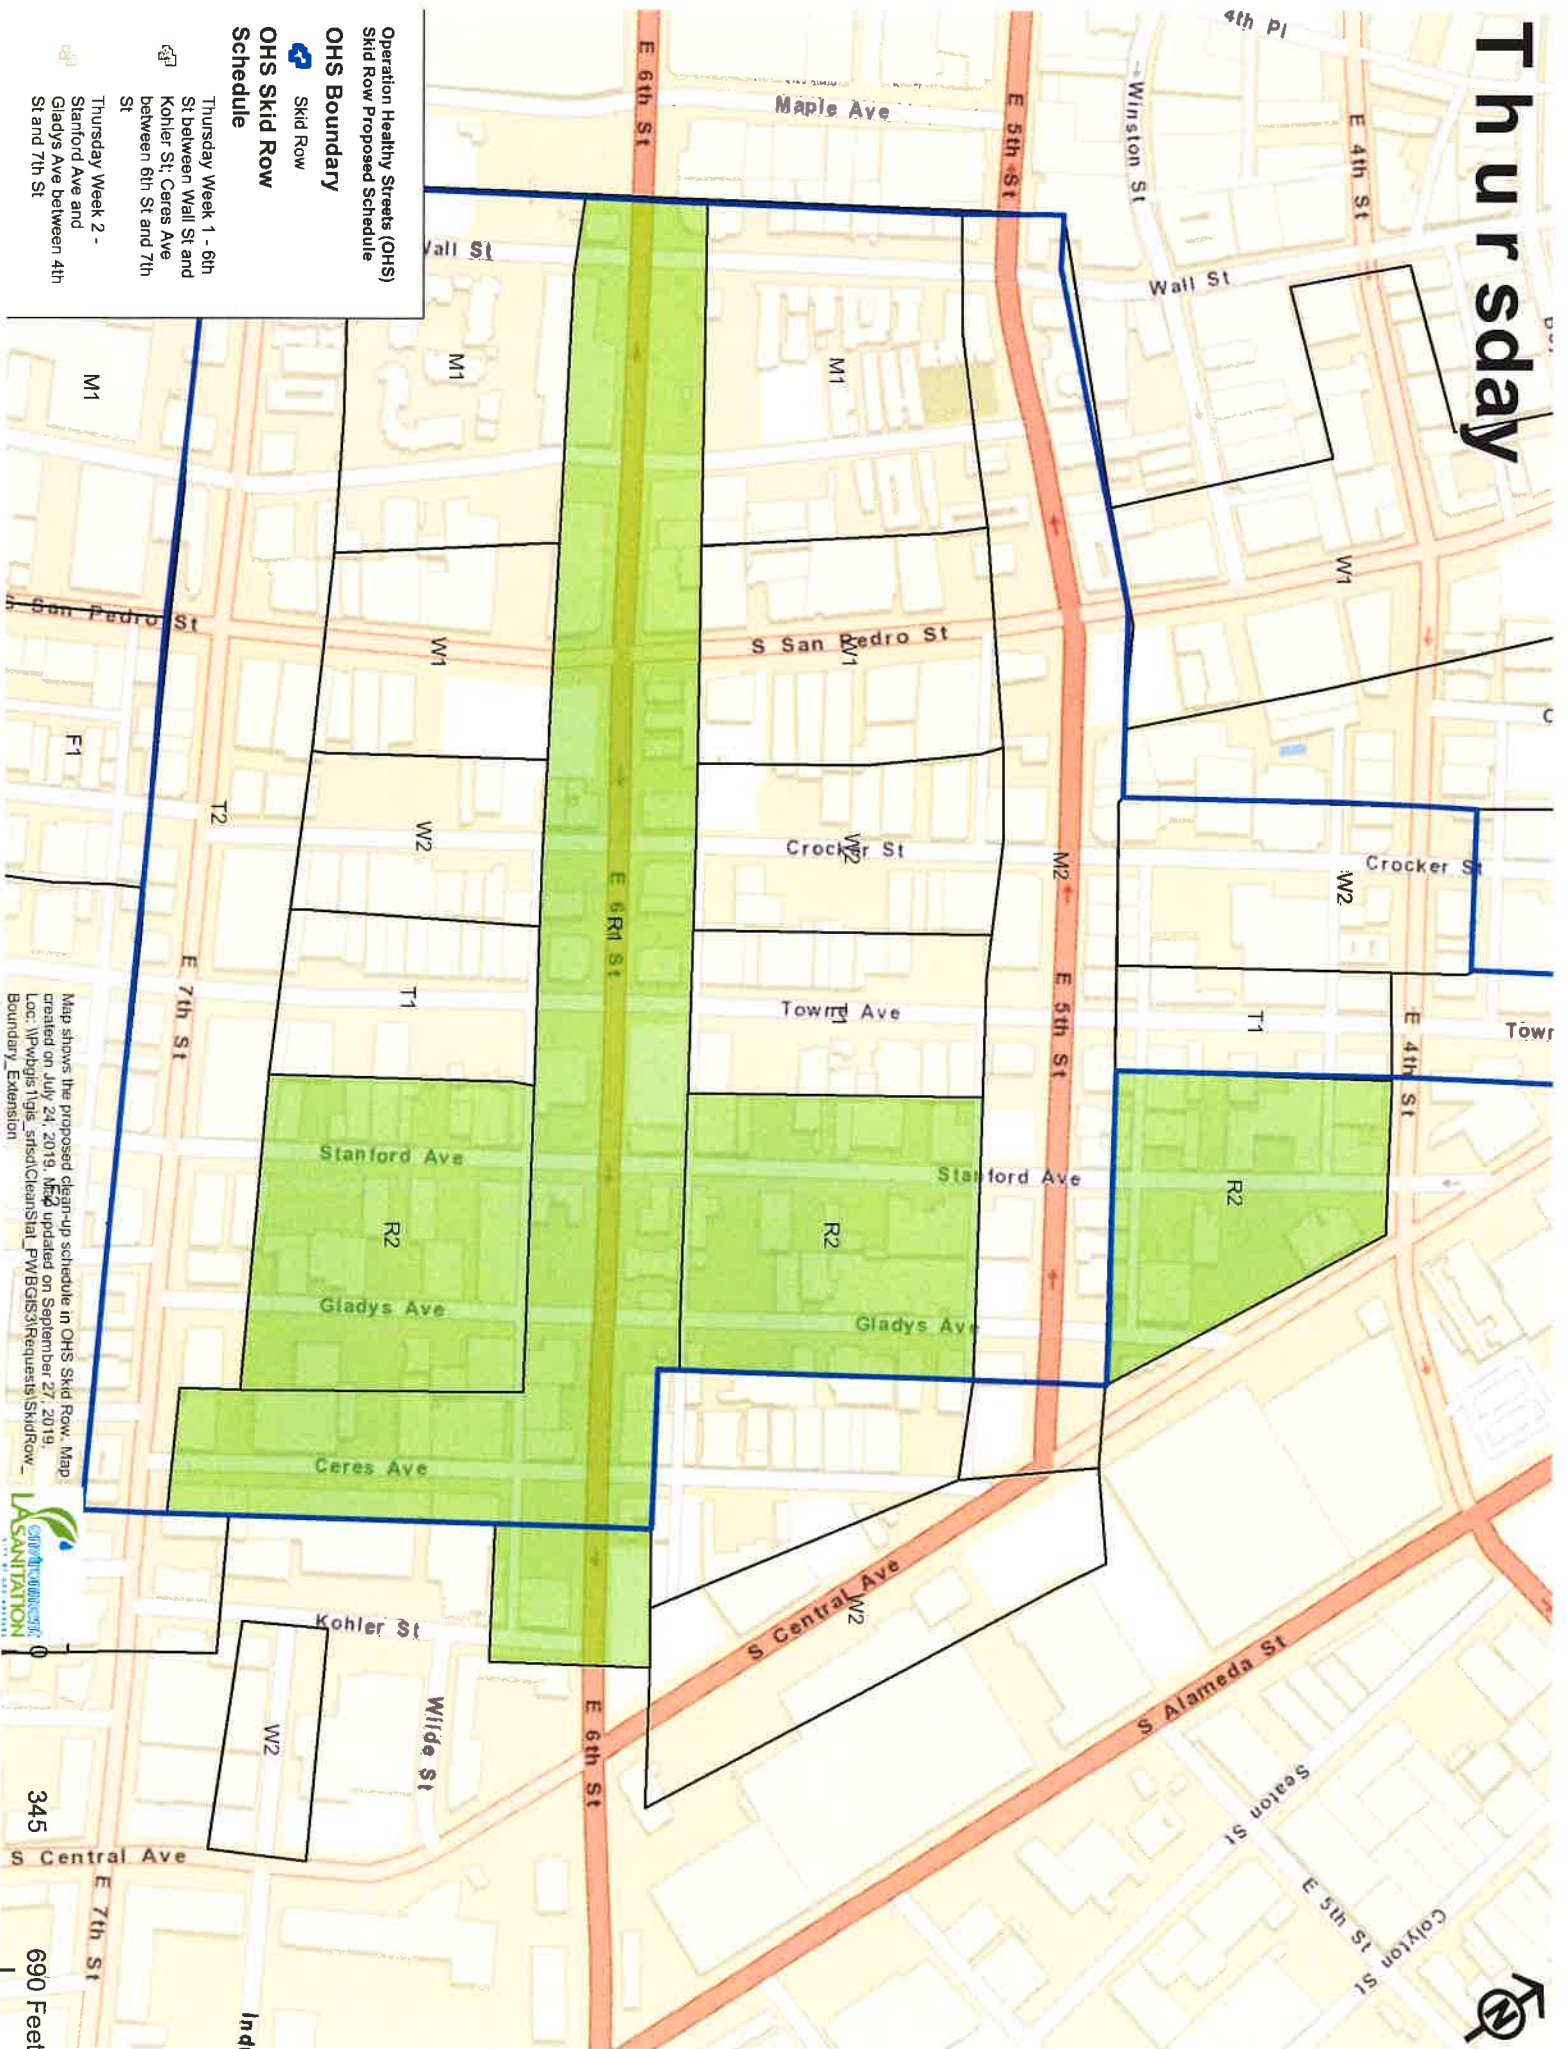

Thursday

Operation Healthy Streets (OHS)
Skid Row Proposed Schedule

OHS Boundary
Skid Row

OHS Skid Row Schedule

Thursday Week 1 - 6th St between Wall St and Kohler St, Ceres Ave between 6th St and 7th St

Thursday Week 2 - Stanford Ave and Gladys Ave between 4th St and 7th St

Map shows the proposed clean-up schedule in OHS Skid Row. Map created on July 24, 2019. Map updated on September 27, 2019. Loc: WPA\gis\type_sits\clean\Skid_Row\BMS\Keruegas\SkidRow_Boundary_Extension

345
690 Feet