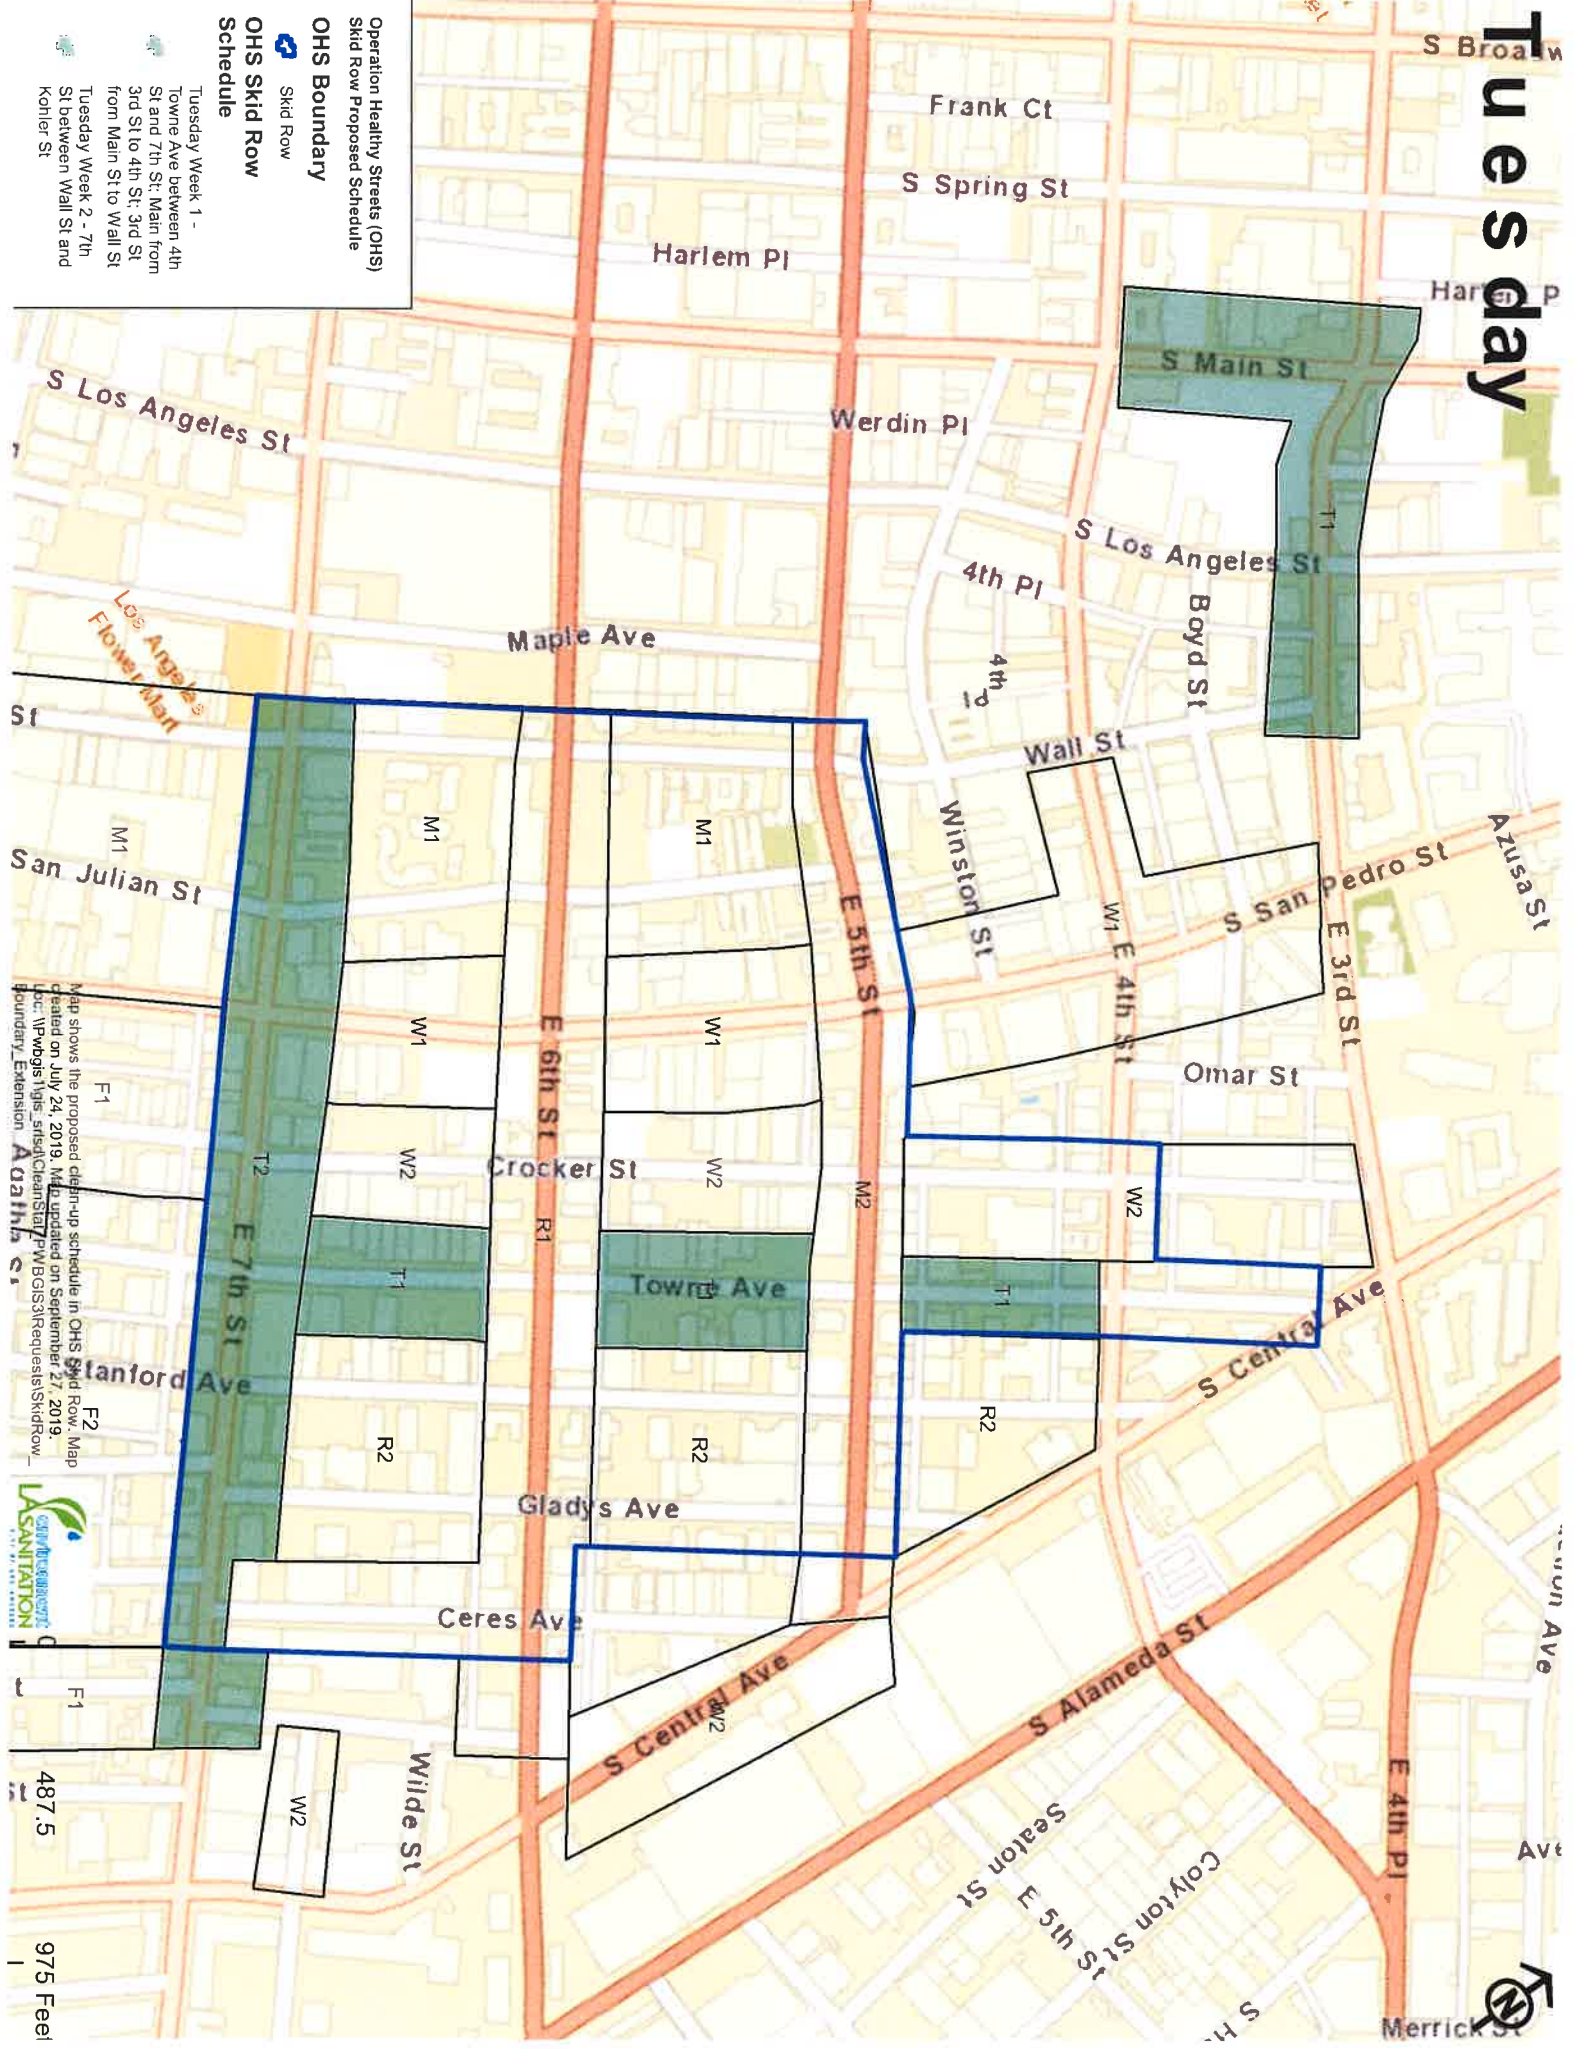

Tuesday

Operation Healthy Streets (OHS) Skid Row Proposed Schedule

OHS Boundary
Skid Row

OHS Skid Row Schedule

Tuesday Week 1 -
Towne Ave between 4th St and 7th St; Main from 3rd St to 4th St; 3rd St from Main St to Wall St

Tuesday Week 2 - 7th St between Wall St and Kohler St

Map shows the proposed clean-up schedule in OHS Skid Row. Map created on July 24, 2019. Map updated on September 27, 2019. Doc: W:\Pwgs\figs_srf\skidrow\skidrow\WBGIS\Requst\skidrow\Boundary_Extension_Aadaha.stx

LA SANITATION
487.5
975 Feet