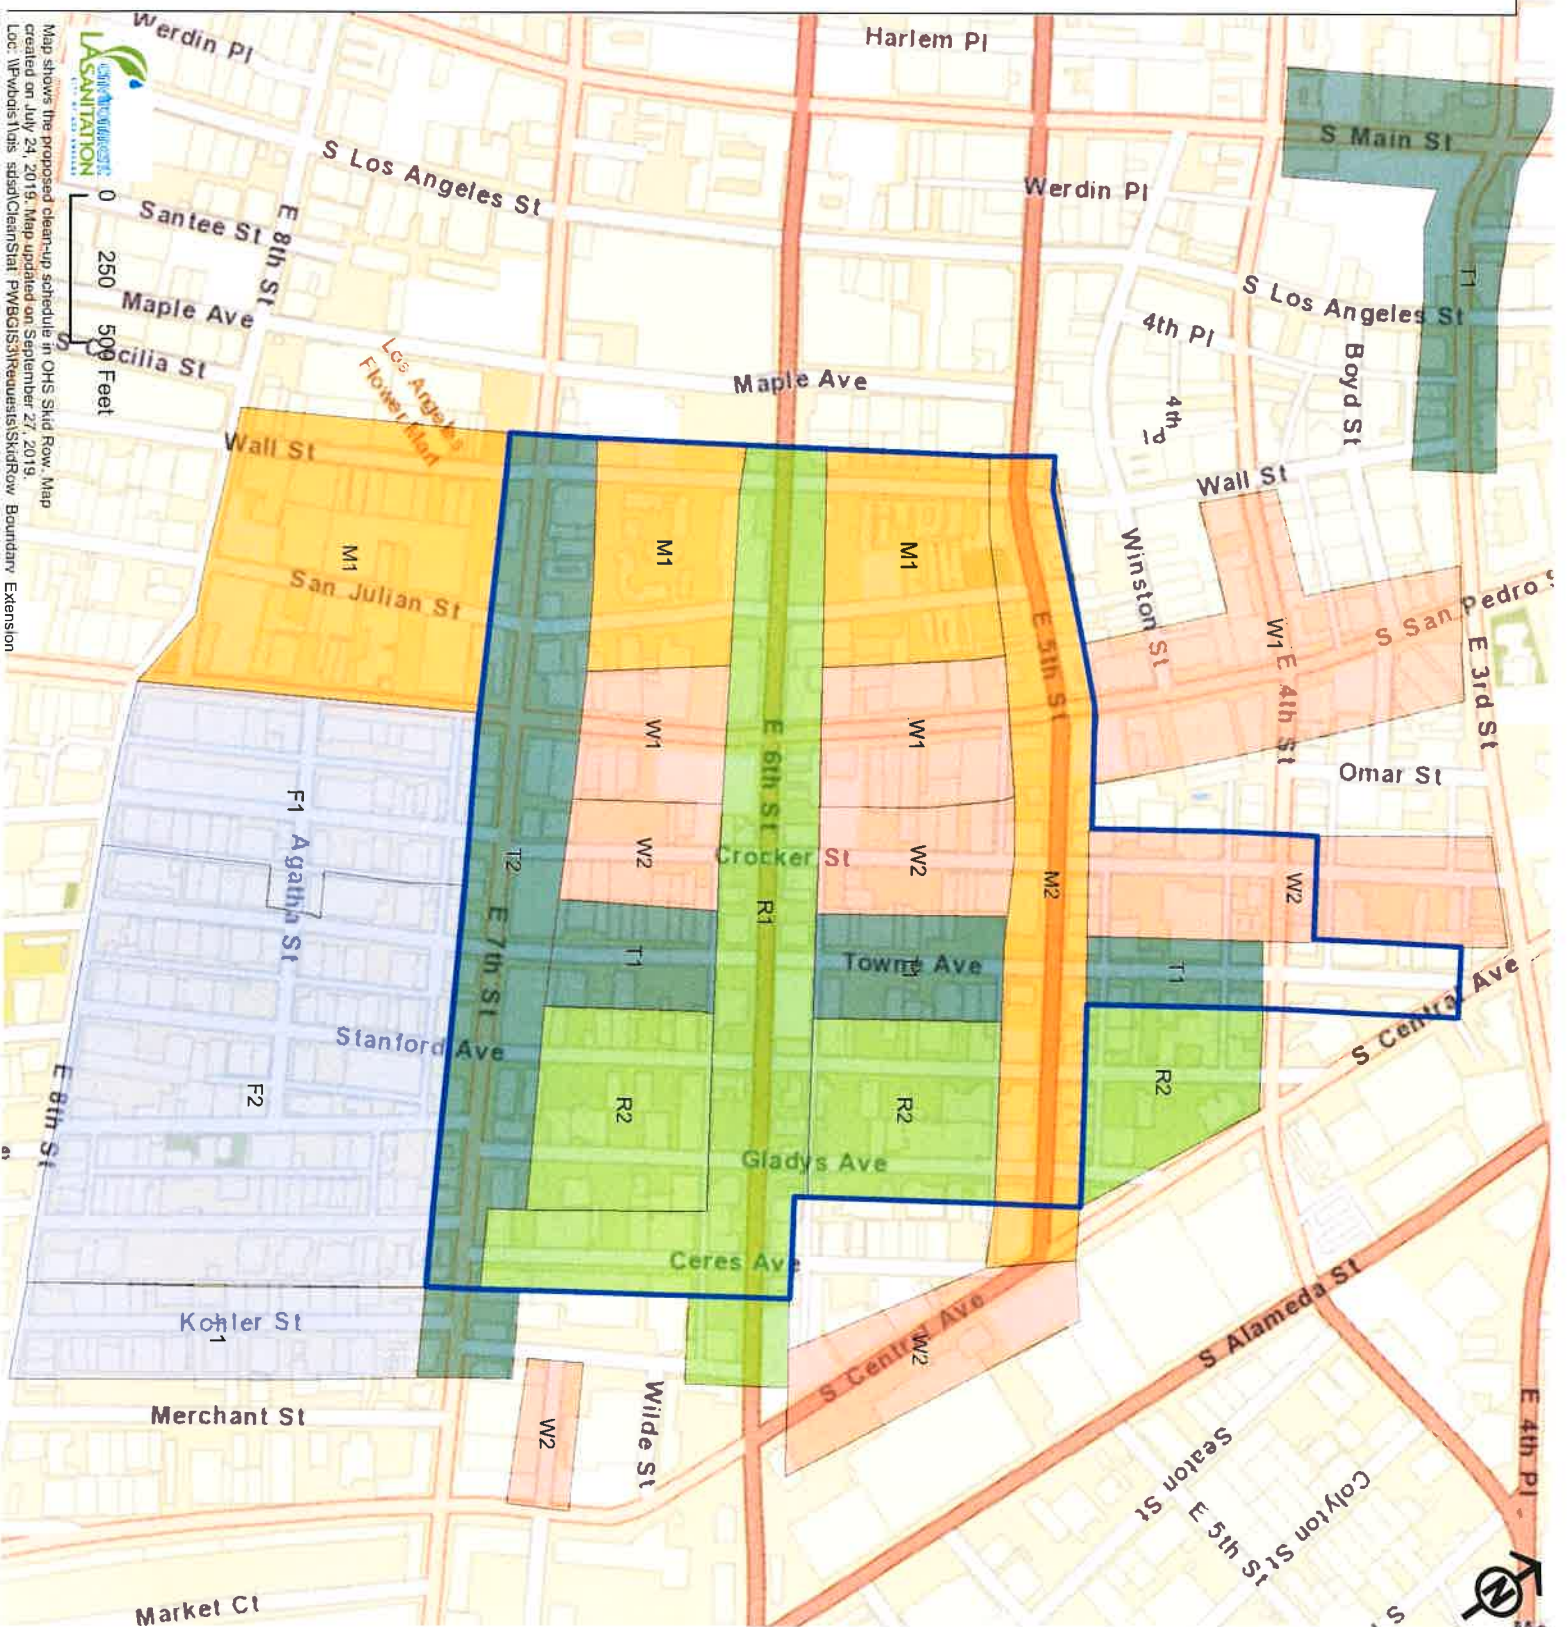

## OHS Skid Row Schedule

Day and Area

Monday Week 1 - Wall St and San Julian St between 5th St & 8th St and San Pedro St between 7th St to 8th St

Monday Week 2 - 5th St between Wall St and Ceres Ave

Tuesday Week 1 - Towne Ave between 4th St and 7th St; Main from 3rd St to 4th St; 3rd St from Main St to Wall St

Tuesday Week 2 - 7th St between Wall St and Kohler St

Wednesday Week 1 - San Pedro St between 3rd St and 7th St; 4th St between Wall St and San Pedro St

Wednesday Week 2 - Crocker St between 3rd St and 7th St; Central between 5th St and 6th St; Industrial between and Kohler St and Central Ave

Thursday Week 1 - 6th St between Wall St and Kohler St; Ceres Ave between 6th St and 7th St

Thursday Week 2 - Stanford Ave and Gladys Ave between 4th St and 7th St

Friday Week 1 - San Pedro St to Crocker St and Kohler St between 7th St and 8th St; Agatha St between San Pedro and Towne Ave

Friday Week 2 - Towne Ave, Stanford Ave, Gladys Ave, and Ceres Ave between 7th St and 8th St

Map shows the proposed clean-up schedule in OHS Skid Row. Map created on July 24, 2019. Map updated on September 27, 2019. Loc: W:\Pwds\Tms\_sds\CleanStat\_PWD\GIS\3Reu\stat\SkidRow\_Boundary\_Extension